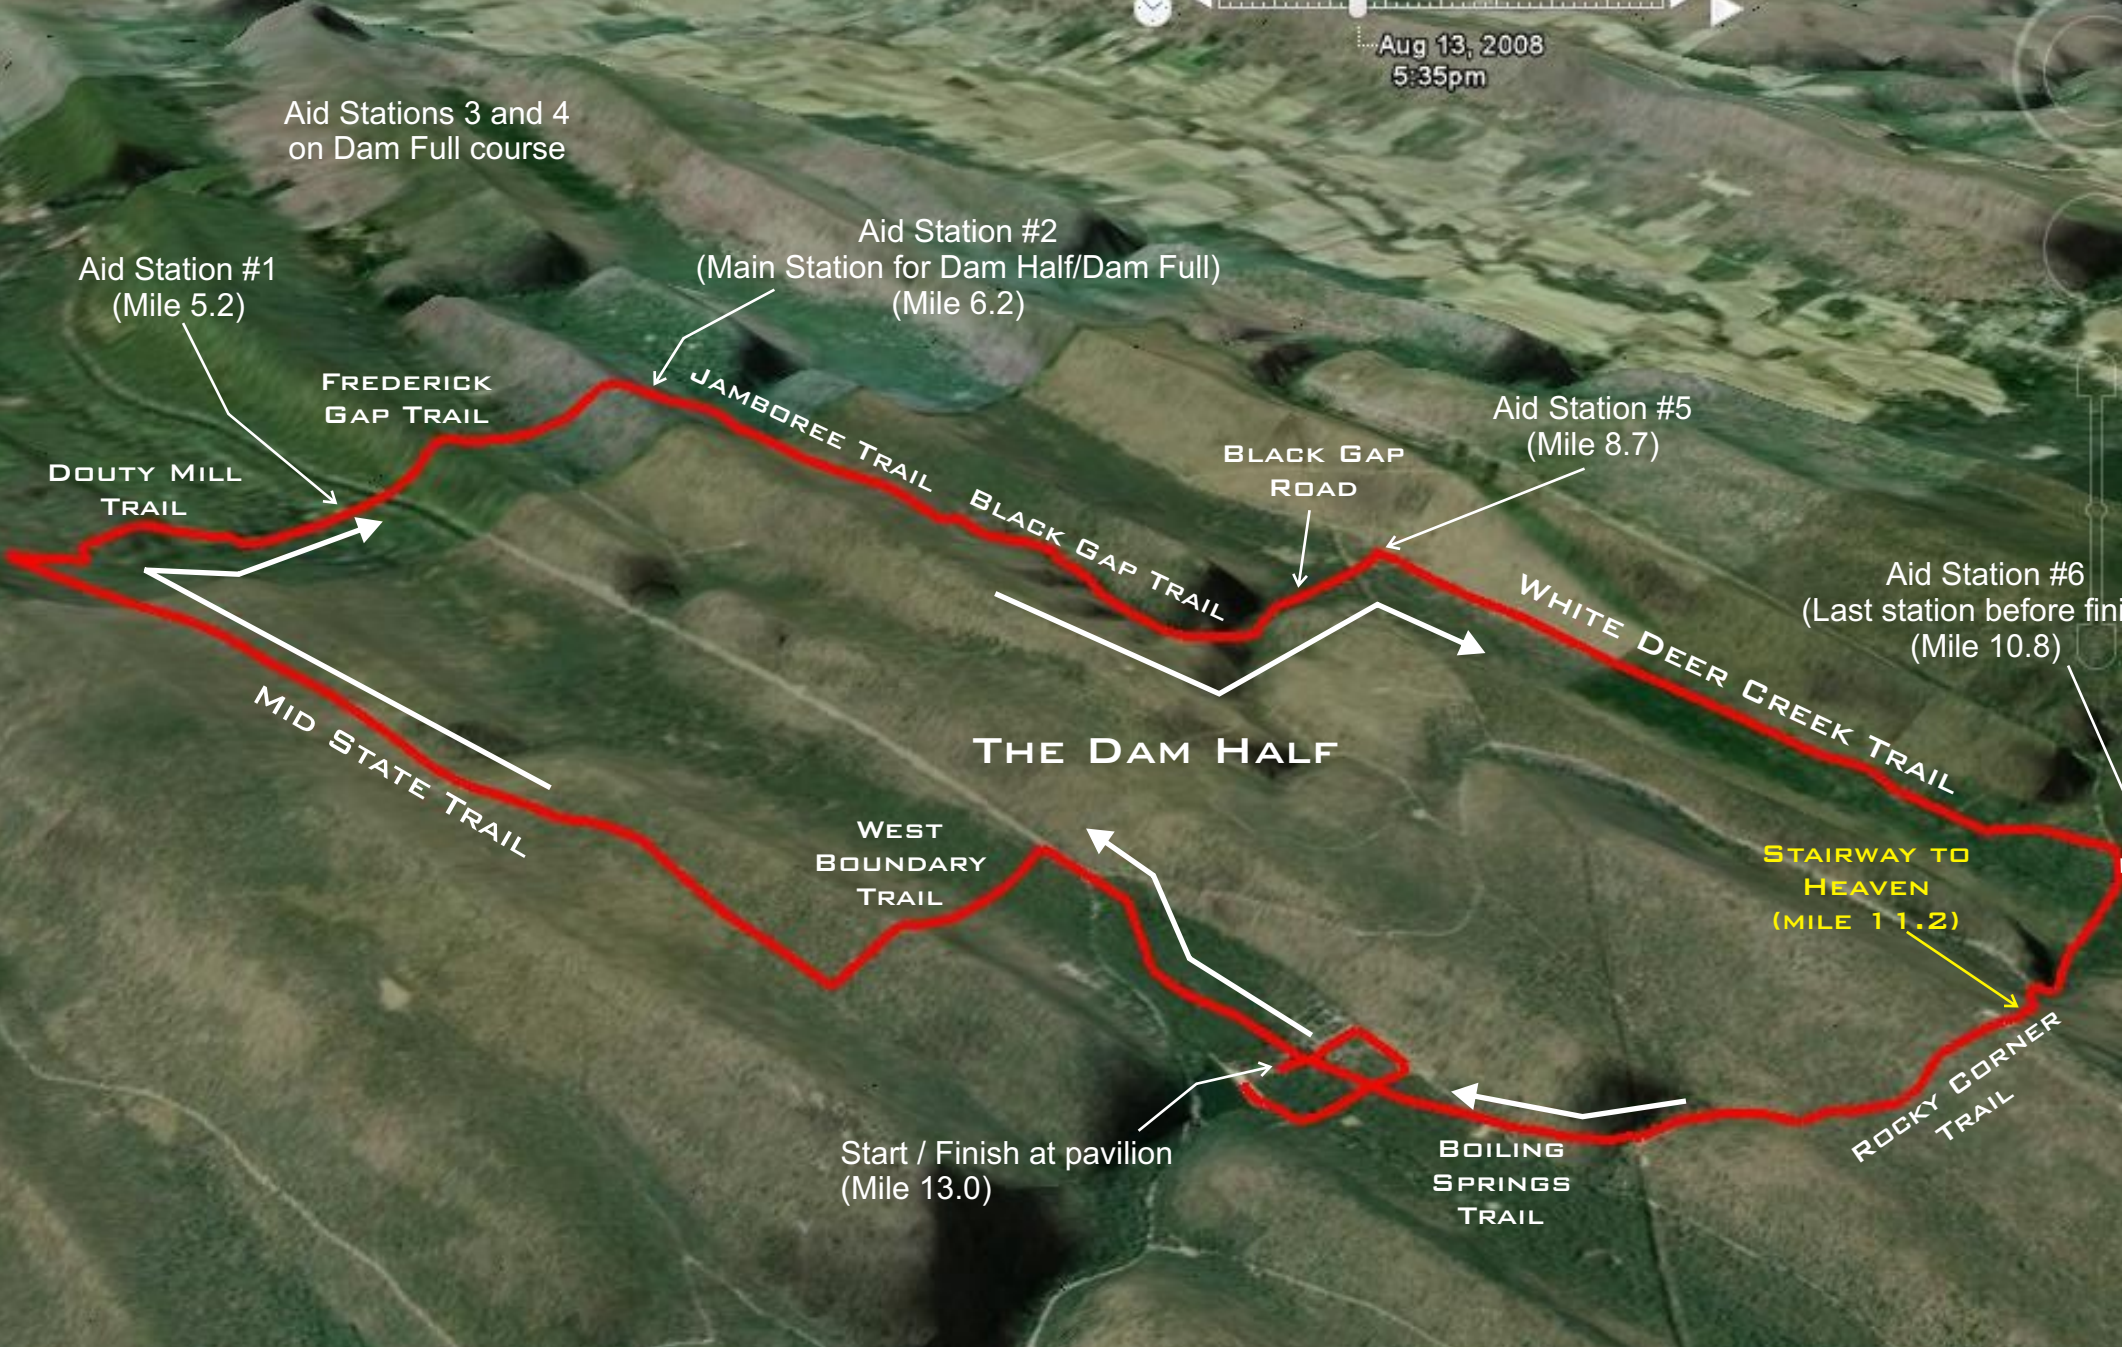

Aug 13, 2008
5:35pm

Aid Stations 3 and 4
on Dam Full course

Aid Station #1
(Mile 5.2)

Aid Station #2
(Main Station for Dam Half/Dam Full)
(Mile 6.2)

Aid Station #5
(Mile 8.7)

Aid Station #6
(Last station before finish)
(Mile 10.8)

WEST
BOUNDARY
TRAIL

Start / Finish at pavilion
(Mile 13.0)

BOILING
SPRINGS
TRAIL

STAIRWAY TO
HEAVEN
(MILE 11.2)

ROCKY CORNER
TRAIL

THE DAM HALF

DOU TY MILL
TRAIL

FREDERICK
GAP TRAIL

JAMBOREE TRAIL

BLACK GAP TRAIL

BLACK GAP
ROAD

WHITE DEER CREEK TRAIL

MID STATE TRAIL

ROCKY CORNER
TRAIL